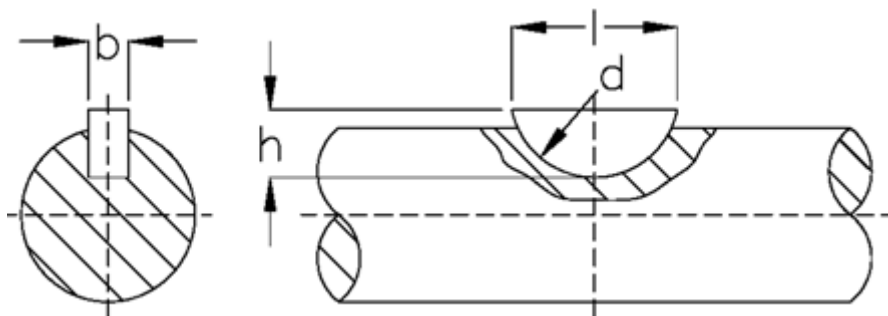

Article number: 09010725

Description: KLEE Woodruff key 6x9 DIN 6888

## Measures

---

$b = 6.0$

$d = 22$

$h = 9.0$

$l = 21.63$